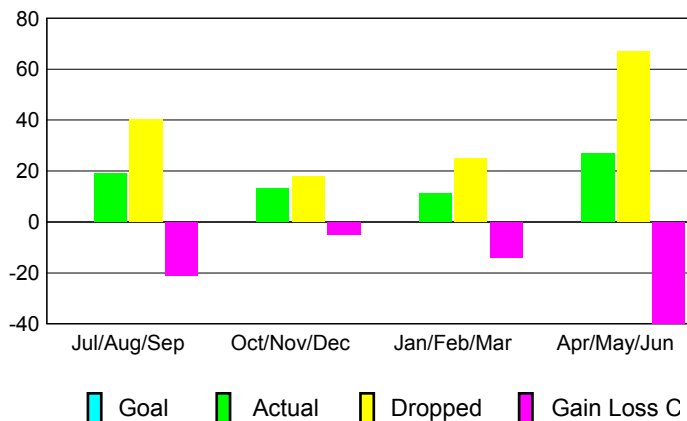

GMT: **GARY ANDERSON**

Location: **MICHIGAN**

GMT CA: **1**

CLUBS

Month	New Club Goal	Actual New Clubs	Actual Dropped Clubs	Gain/Loss of Clubs
2012-2013				
Jul/Aug/Sep		0	0	0
Oct/Nov/Dec		0	0	0
Jan/Feb/Mar		0	0	0
Apr/May/June		0	1	-1
Totals		0	1	-1

Club Results 2012-2013

Goal, New, Dropped, Gain/Loss

MEMBERSHIP

Month	Net Memb Goal	Actual New Memb	Actual Dropped Memb	Gain/Loss of Memb
2012-2013				
Jul/Aug/Sep		19	40	-21
Oct/Nov/Dec		13	18	-5
Jan/Feb/Mar		11	25	-14
Apr/May/June		27	67	-40
Totals		70	150	-80

Membership Results 2012-2013

Goal, New, Dropped, Gain/Loss

YTD Status Quo Clubs 2012-2013

Status Quo Clubs Compared to Status Quo Members

Gender Comparison 2012-2013

Club Gain/Loss 2012-2013

Membership Gain/Loss 2012-2013